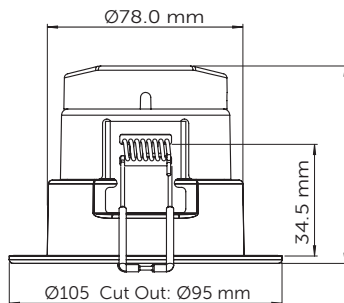

technical@bellighting.co.uk
sales@bellighting.co.uk