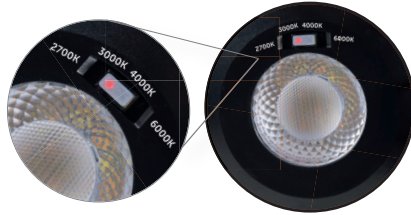

Tool-Free Termination