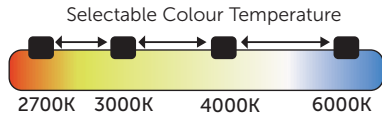

FirestayLED

CCT 4 way selectable colour switch

Firestay LED Anti-Glare CCT Fixed Downlight

The Firestay LED CCT has an easily accessible colour selectable switch located under the bezel on the front of the downlights. Simply move the switch to select your colour temperature option.

Simply move the switch located under the bezel to your desired colour temperature