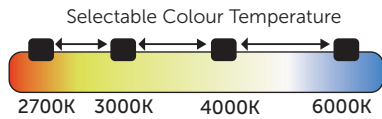

FirestayLED

CCT 4 way selectable colour switch

Firestay LED Anti-Glare CCT Centre Tilt Downlight

Firestay LED Anti-Glare CCT Fixed Downlight has an easily accessible colour selectable switch located at the rear of the fitting. Simply move the switch to select your colour temperature option.