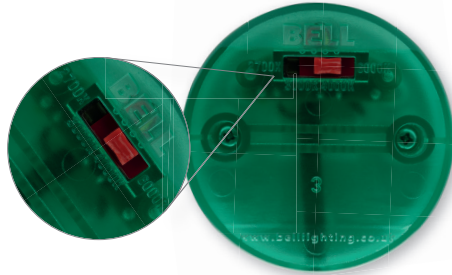

IC Rated up to 350mm insulation

FirestayLED

CCT 4 way selectable colour switch

Firestay LED Anti-Glare CCT Centre Tilt Downlight

The Firestay LED Anti-Glare CCT Centre-Tilt 4 Way Colour Switch Downlight is one of our most innovative products within the Firestay range. Colour selectable as standard with a 7 year warranty. The Firestay LED Anti-Glare CCT Centre-Tilt 4 Way Colour Switch Downlight distributes light evenly and eliminates glare, perfect for high end domestic and hospitality installations.

Colour selectable switch enables the user to seamlessly change the colour temperature to suit the mood of any space.

- 4 colour temperatures: 2700/3000/4000/6000K
- White Low Profile Bezel
- White reflector available
- Part B / C / E compliant
- IC Rated
- 40° beam angle

Firestay LED Anti-Glare CCT Centre Tilt Downlight

Firestay LED Anti-Glare CCT Fixed Downlight has an easily accessible colour selectable switch located at the rear of the fitting. Simply move the switch to select your colour temperature option.

Simply move the switch at the rear of the fitting to your desired colour temperature

Technical Specification	
Construction	Die-Cast Aluminium
Driver	BELL
LED Chip	Epistar
IP Rating	IP65
Operating Temp	-5°C to +35°C
Input Voltage	220 - 240V
Power Factor	> 0.9
CRI	85 - Exceeds EU standard of Ra 80 for Colour Rendering Index
LMR	80 - Exceeds EU standard of 70 for Lumens Maintenance Ratio