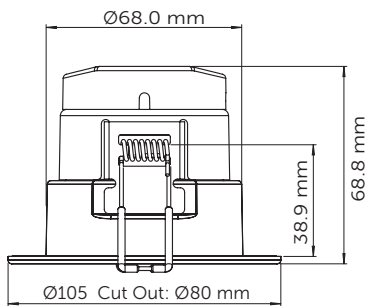

Firestay LED Anti-Glare CCT Fixed Downlight

The Firestay LED Anti-Glare CCT Fixed Downlight 4 Way Colour Switch Downlight is one of our most innovative products within the Firestay range. Colour selectable as standard with a 7 year warranty. Firestay LED Anti-Glare CCT Fixed Downlight 4 Way Colour Switch Downlight distributes light evenly and eliminates glare, perfect for high end domestic and hospitality installations.

Colour selectable switch enables the user to seamlessly change the colour temperature to suit the mood of any space.

- 4 colour temperatures: 2700/3000/4000/6000K
- White Low Profile Bezel
- White reflector available
- Part B / C / E compliant
- IC Rated
- 45° beam angle

LMR80: Maximum 20% of lumen depreciation over rated hours.
B10: Maximum 10% of fittings failure rate over rated hours